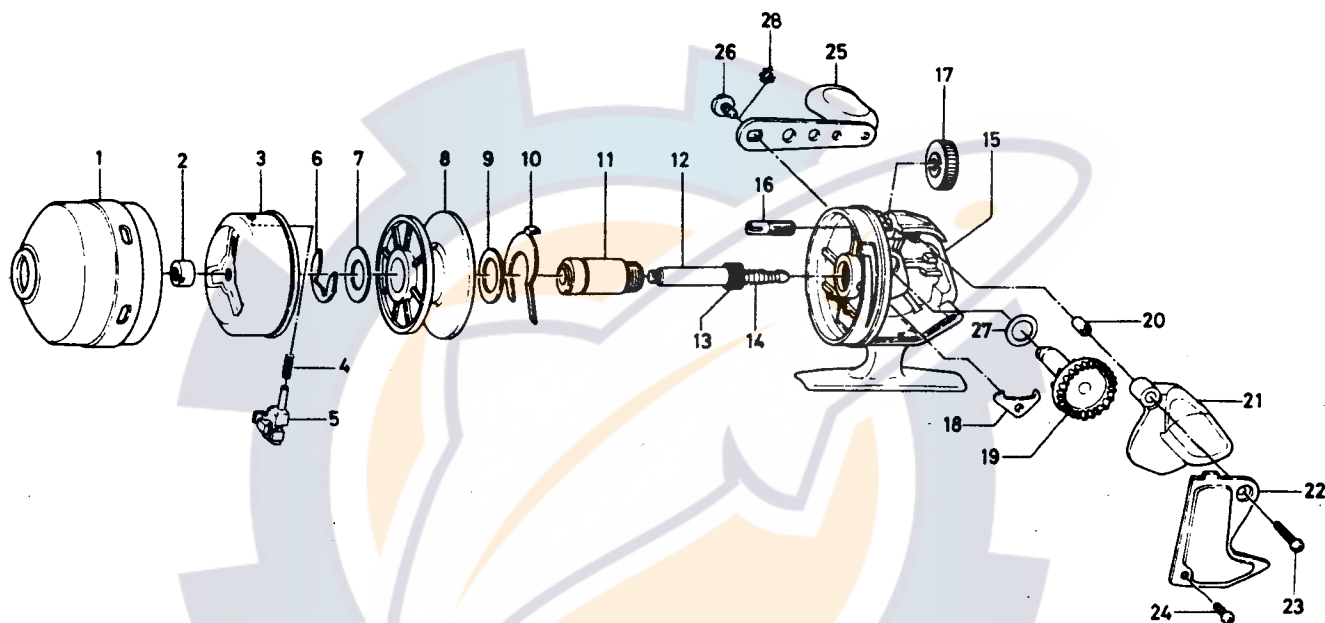

SPINCASTING REEL

ApolloCast 117

Key No.	Parts No.	Parts Name
1	6-B12-4301	Front cover
2	6-342-4911	Rotor nut
3	6-B12-4102	Rotor
4	6-144-1801	Pick up pin spring
5	6-B12-4202	Pick up pin
6	6-320-0351	Spool retainer
7	6-370-0412	Spool washer
8	6-B12-3912	Spool
9	6-370-0412	Spool washer
10	6-B30-7501	Drag adjusting plate
11	6-B12-3301	Shaft metal
12	6-B12-3501	Main shaft
13	6-B08-6701	Pinion gear
14	6-142-7711	Main shaft spring

Sold as one unit
Main shaft assembly
6-B12-3401

Key No.	Parts No.	Parts Name
15	6-B30-8401	Body
16	6-B08-7601	Drag adjusting screw
17	6-B08-7401	Drag adjusting dial
18	6-110-5801	Anti-reverse claw
19	6-B12-3201	Drive gear
20	6-B08-6901	Push button sleeve
21	6-B12-5601	Push button
22	6-B12-3602	Body cover
23	6-353-8701	Body cover screw (long)
24	6-351-6601	Body cover screw (short)
25	6-746-5801	Handle
26	6-B08-7301	Handle screw
27	6-371-2800	Drive gear washer
28	6-160-8001	Handle washer